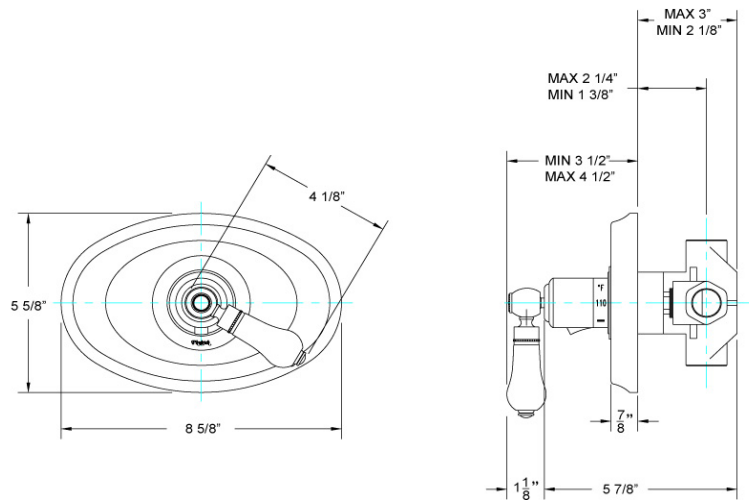

COMPLIES WITH

- A112.18.1-05/CSA B125.1-2005-CERTIFIED
- cUPC-CERTIFIED
- UPC-CERTIFIED

SIDE VIEW